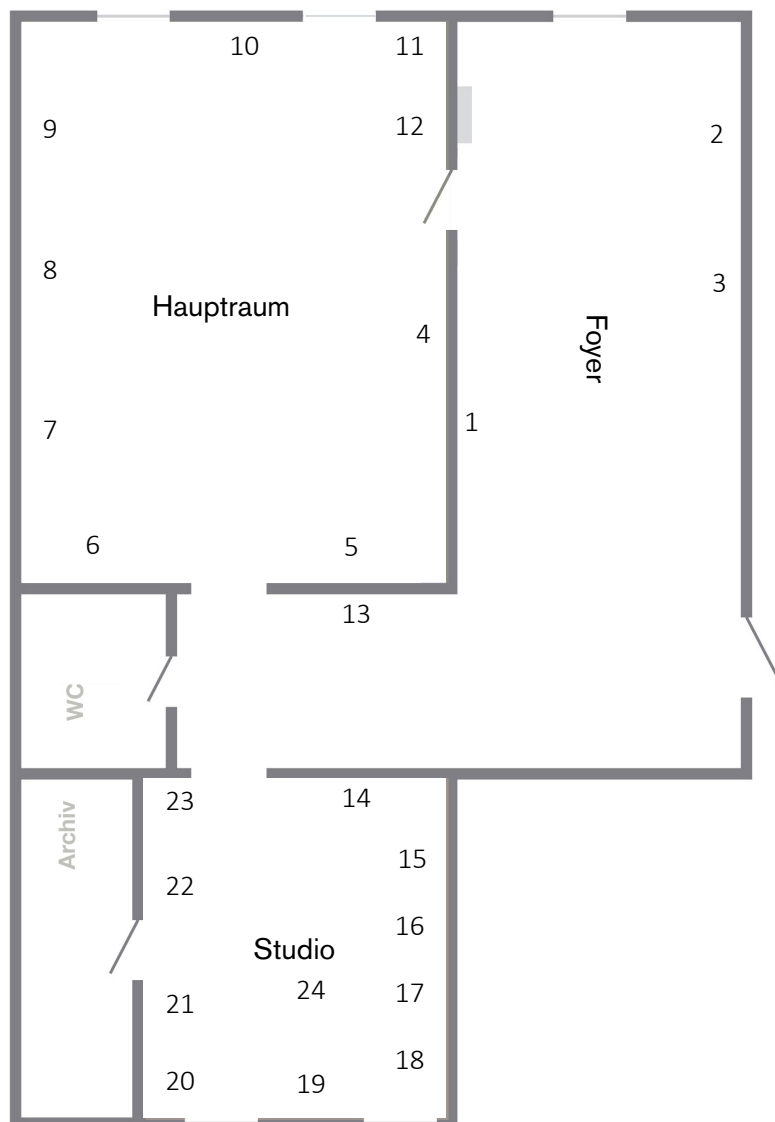

Seyoung Yoon
Prosumer Prosciutto
31.07. - 18.09.2021